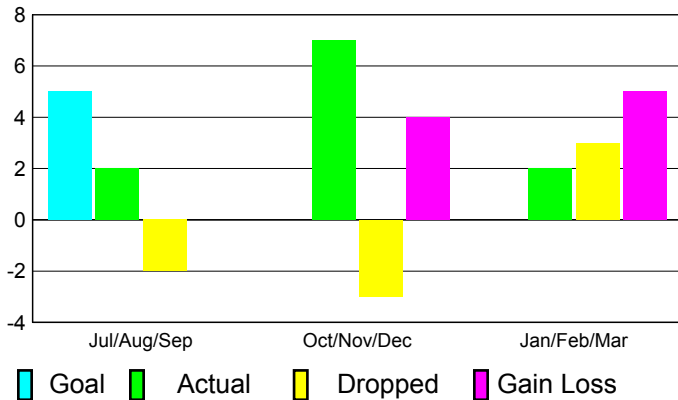

2010-2011 GMT Reports for District (or Undistricted) **District 323 G1**

GMT: KAMLESH JAIN

Location: INDIA

GMT CA: 6

CLUBS

Club Results
2010-2011

Clubs
2009-2010

Month	New Club Goal	Actual New Clubs	Actual Dropped Clubs	Gain/Loss of Clubs	Gain/Loss of Clubs
Jul/Aug/Sep	5	2	-2	0	7
Oct/Nov/Dec	0	7	-3	4	1
Jan/Feb/Mar	0	2	3	5	1
Totals	5	11	-2	9	9

Club Results 2010-2011

Goal, New, Dropped, Gain/Loss

Comparison of Club Gain/Loss

Current Year Compared to the Previous Year

YTD Status Quo Clubs 2010-2011

Status Quo Clubs Compared to Status Quo Members

MEMBERSHIP