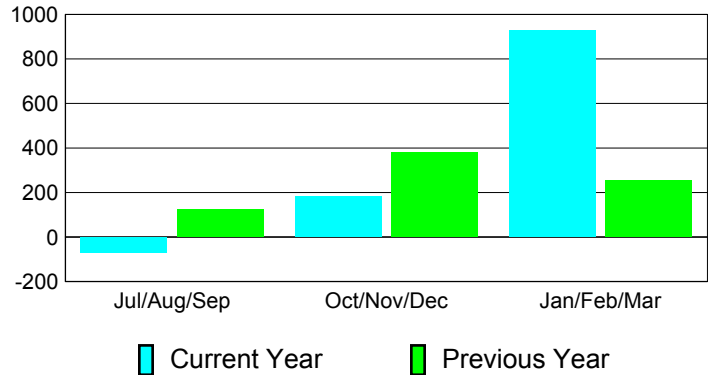

Membership Results
2010-2011

Membership
2009-2010

Month	Net Memb Goal	Actual New Memb	Actual Dropped Memb	Gain/Loss of Memb	Gain/Loss of Memb
Jul/Aug/Sep	175	109	-178	-69	125
Oct/Nov/Dec	100	335	-152	183	380
Jan/Feb/Mar	0	970	-44	926	255
Totals	275	1414	-374	1040	760

Membership Results 2010-2011

Goal, New, Dropped, Gain/Loss

Comparison of Membership Gain/Loss

Current Year Compared to the Previous Year

Gender Comparison 2010-2011

Jul/Aug/Sep

Oct/Nov/Dec

Jan/Feb/Mar