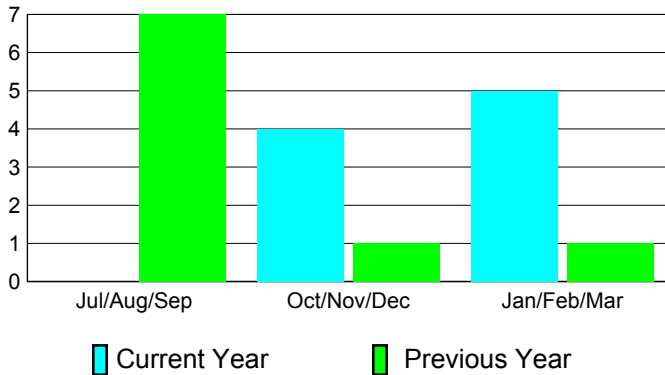

2010-2011 GMT Reports for District (or Undistricted) **District 323 G1**

GMT: KAMLESH JAIN

Location: INDIA

GMT CA: 6

CLUBS

Club Results
2010-2011

Clubs
2009-2010

Month	New Club Goal	Actual New Clubs	Actual Dropped Clubs	Gain/Loss of Clubs	Gain/Loss of Clubs
Jul/Aug/Sep	5	2	-2	0	7
Oct/Nov/Dec	0	7	-3	4	1
Jan/Feb/Mar	0	2	3	5	1
Totals	5	11	-2	9	9

Club Results 2010-2011

Goal, New, Dropped, Gain/Loss

Comparison of Club Gain/Loss

Current Year Compared to the Previous Year

YTD Status Quo Clubs 2010-2011

Status Quo Clubs Compared to Status Quo Members

MEMBERSHIP