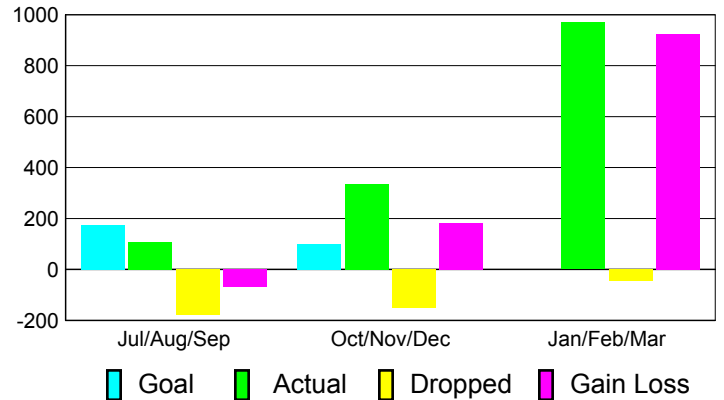

Membership Results 2010-2011

Goal, New, Dropped, Gain/Loss

Comparison of Membership Gain/Loss

Current Year Compared to the Previous Year